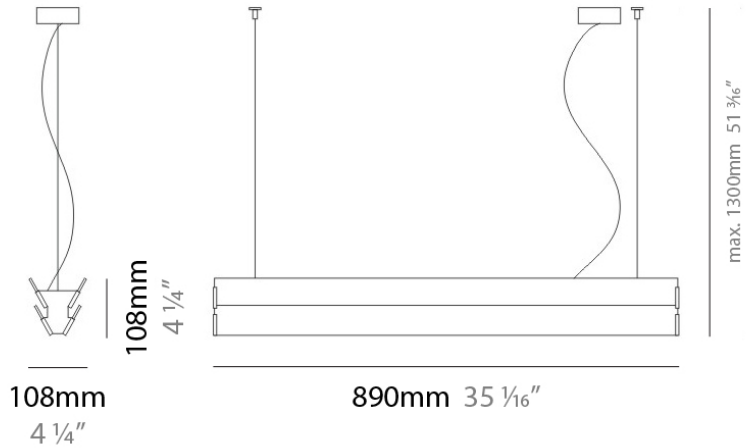

Series: Duplex

Division: Design

Mounting Type: Suspension

Mounting Location: Ceiling

Subcategory: Ambient

PHYSICAL

Shape: Abstract

Length (mm): 930

Length (in): 36 ⁵/₈

Width (mm): 100

Width (in): 3 ¹⁵/₁₆

Max. Overall Height (mm): 1300

Max. Overall Height (in): 51 ³/₁₆

Light Distribution: Direct / Indirect

Weight (kg): 3.6

Weight (lbs): 8

RATINGS AND CERTIFICATIONS

Certified By: CSA Certified to UL and CSA Standards

IP rating: IP20

DUPLEX SURFACE

D23048

PROJECT	_____
TYPE	_____
NOTES	_____
QUANTITY	_____
DATE	_____

GENERAL

Series: Duplex
Division: Design
Mounting Type: Surface
Mounting Location: Wall
Subcategory: Ambient

PHYSICAL

Shape: Rectangle
Length (mm): 310
Length (in): 12 ³/₁₆
Height (mm): 115
Height (in): 4 ¹/₂
Extension (mm): 100
Extension (in): 3 ¹⁵/₁₆
Light Distribution: Indirect
Weight (kg): 2.04
Weight (lbs): 4.5
Diffuser: White Glass
Fixture Finish: Light Gray
Fixture Material: Glass / Aluminum